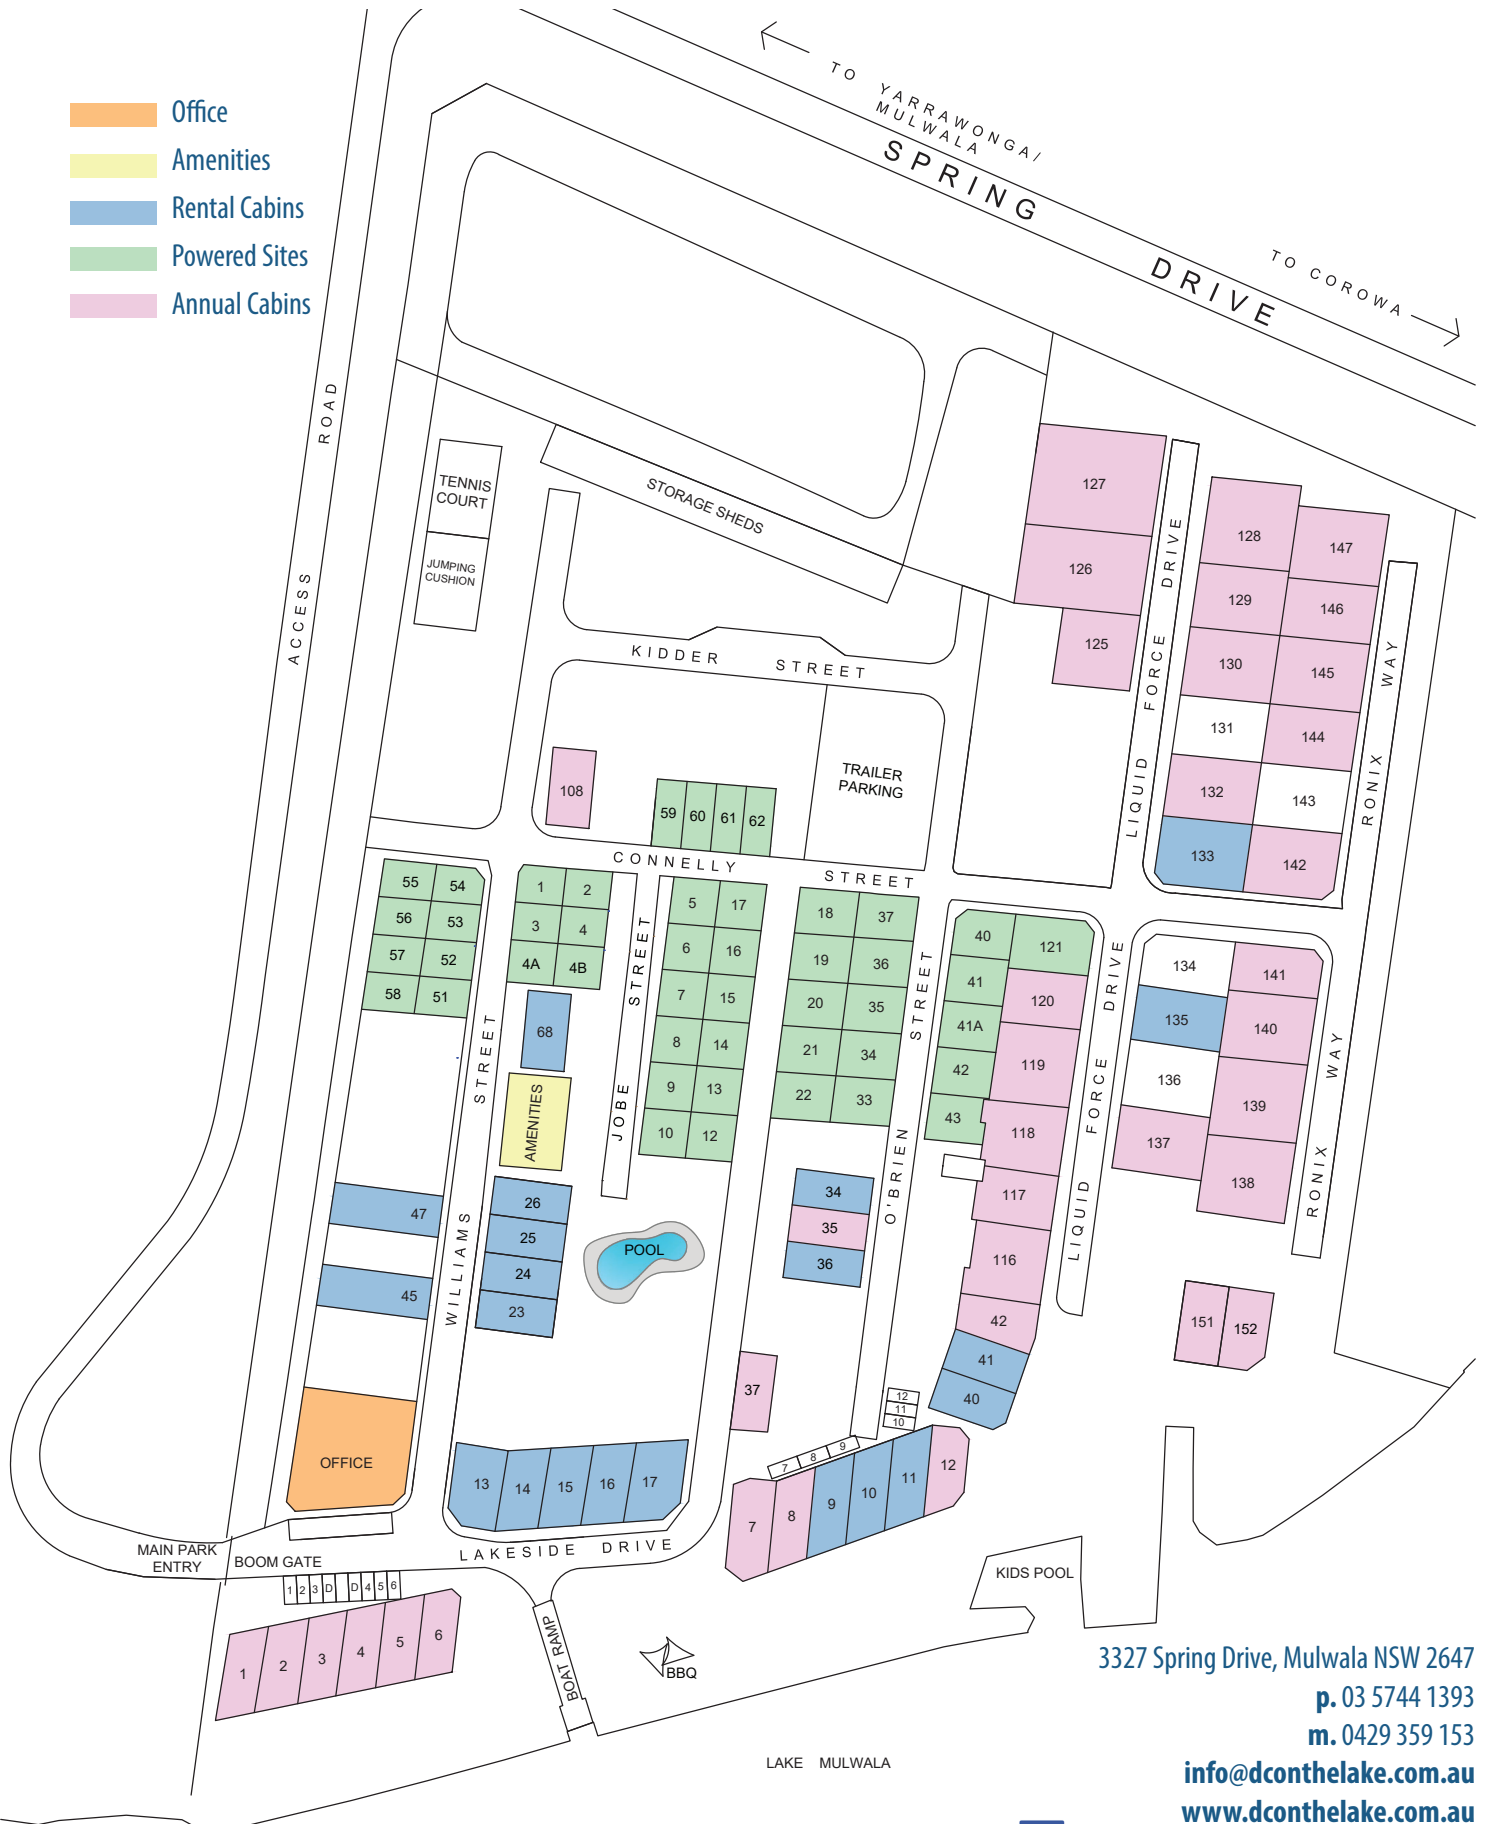

DC
on the Lake

PARK MAP

- Office
- Amenities
- Rental Cabins
- Powered Sites
- Annual Cabins

3327 Spring Drive, Mulwala NSW 2647

p. 03 5744 1393

m. 0429 359 153

info@dconthelake.com.au

www.dconthelake.com.au